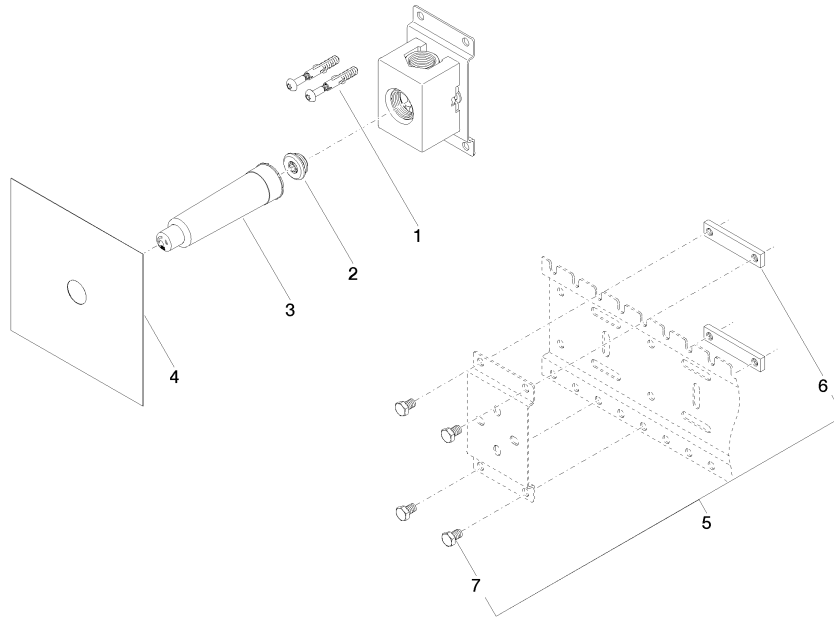

Wall valve 3/4" -

35 608 970 90

- red brass, lead-free
- female thread 3/4" connection
- 1x female thread 3/4" outlet
- dust cover
- anti-water packing
- soundproofing
- suitable for xGRID (when using installation track + 12 mm recess depth)

Wall valve 3/4" -

35 608 970 90

mm [inches]

Serie	min	max
Madison	75 [3"]	145 [5 3/4"]
Madison Flair	75 [3"]	145 [5 3/4"]
Lulu	75 [3"]	145 [5 3/4"]
Vaia	75 [3"]	145 [5 3/4"]
Symetrics	75 [3"]	145 [5 3/4"]
Tara	85 [3 3/8"]	145 [5 3/4"]
Deque	85 [3 3/8"]	145 [5 3/4"]
CL1	105 [4 1/8"]	150 [5 7/8"]
Mem	105 [4 1/8"]	150 [5 7/8"]

Flow rate chart

Certificates

WRAS_2010066.

Wall valve 3/4" -

35 608 970 90

Spare parts list

No.	Item Number	Name	Quantity used	Delivery time
1	04 30 31 024 01 90	fixing set	2	2
2	09 14 10 112 90	seal	1	2
3	09 31 20 003 90	plug	1	2
4	09 21 02 173 90	cap	1	2
5	04 14 03 072 01 90	gasket kit	1	2
6	04 17 20 100 00 90	fixing set	1	2
7	09 17 20 100 90	holder	2	2
8	09 30 30 152 90	screw	4	2